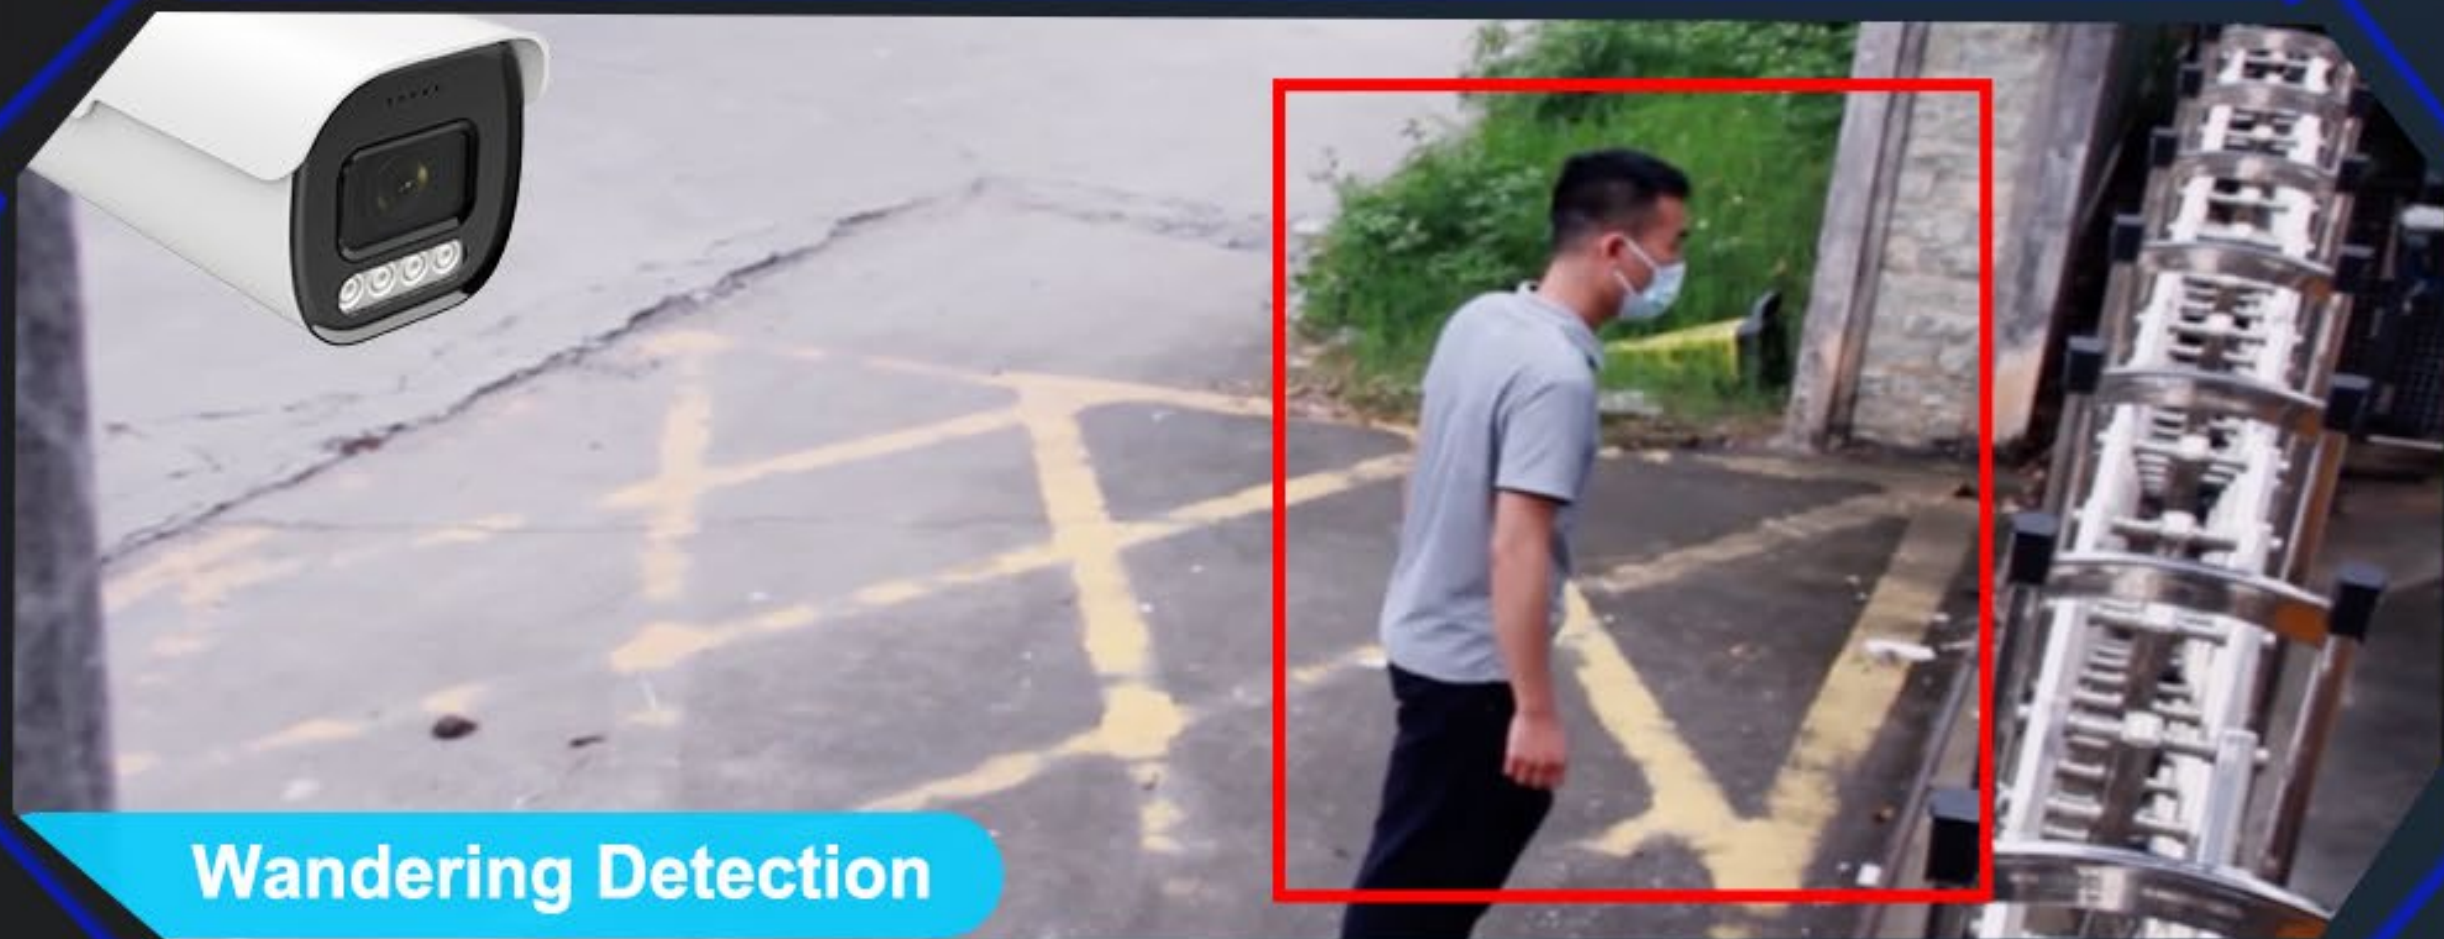

Smart Analytics

Intrusion Detection

Line Crossing Detection

Wandering Detection

People Gathering Detection

6 REASONS TO RECOMMEND

Longse Full Color Network Camera

Longse