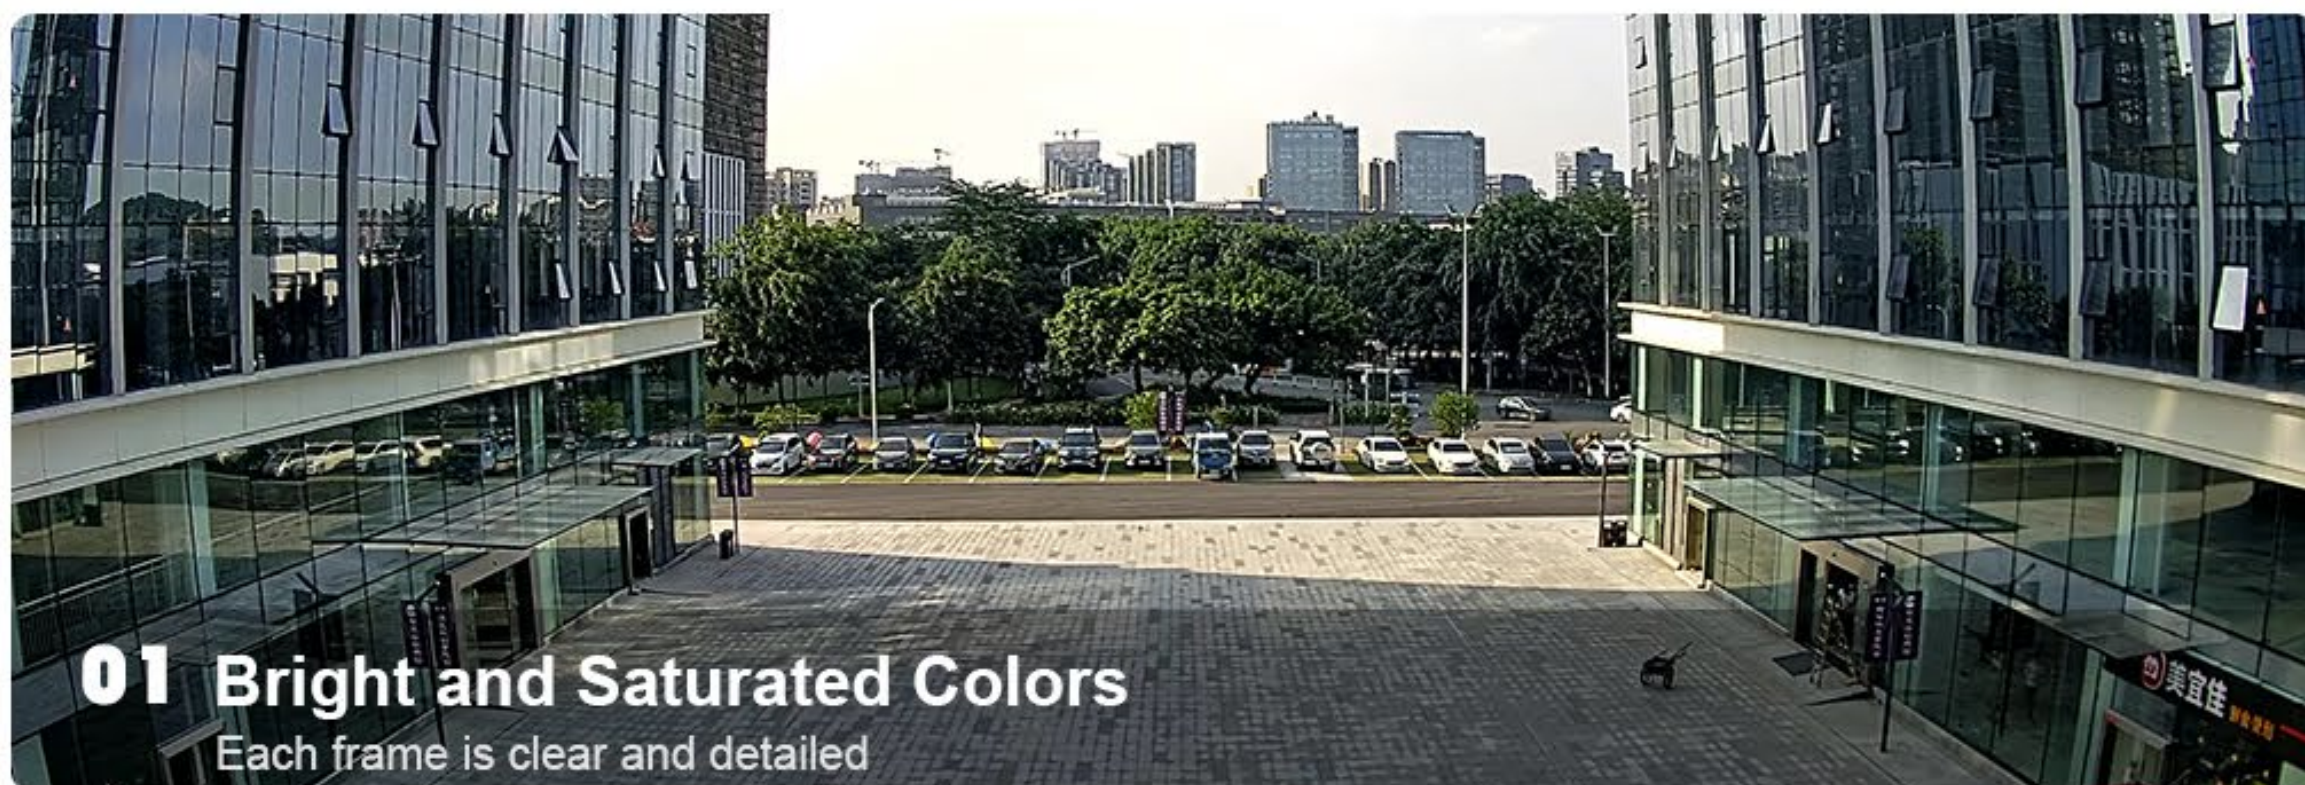

Smart Analytics

Intrusion Detection

Line Crossing Detection

Wandering Detection

People Gathering Detection

6 REASONS TO RECOMMEND

Longse Full Color Network Camera

Longse