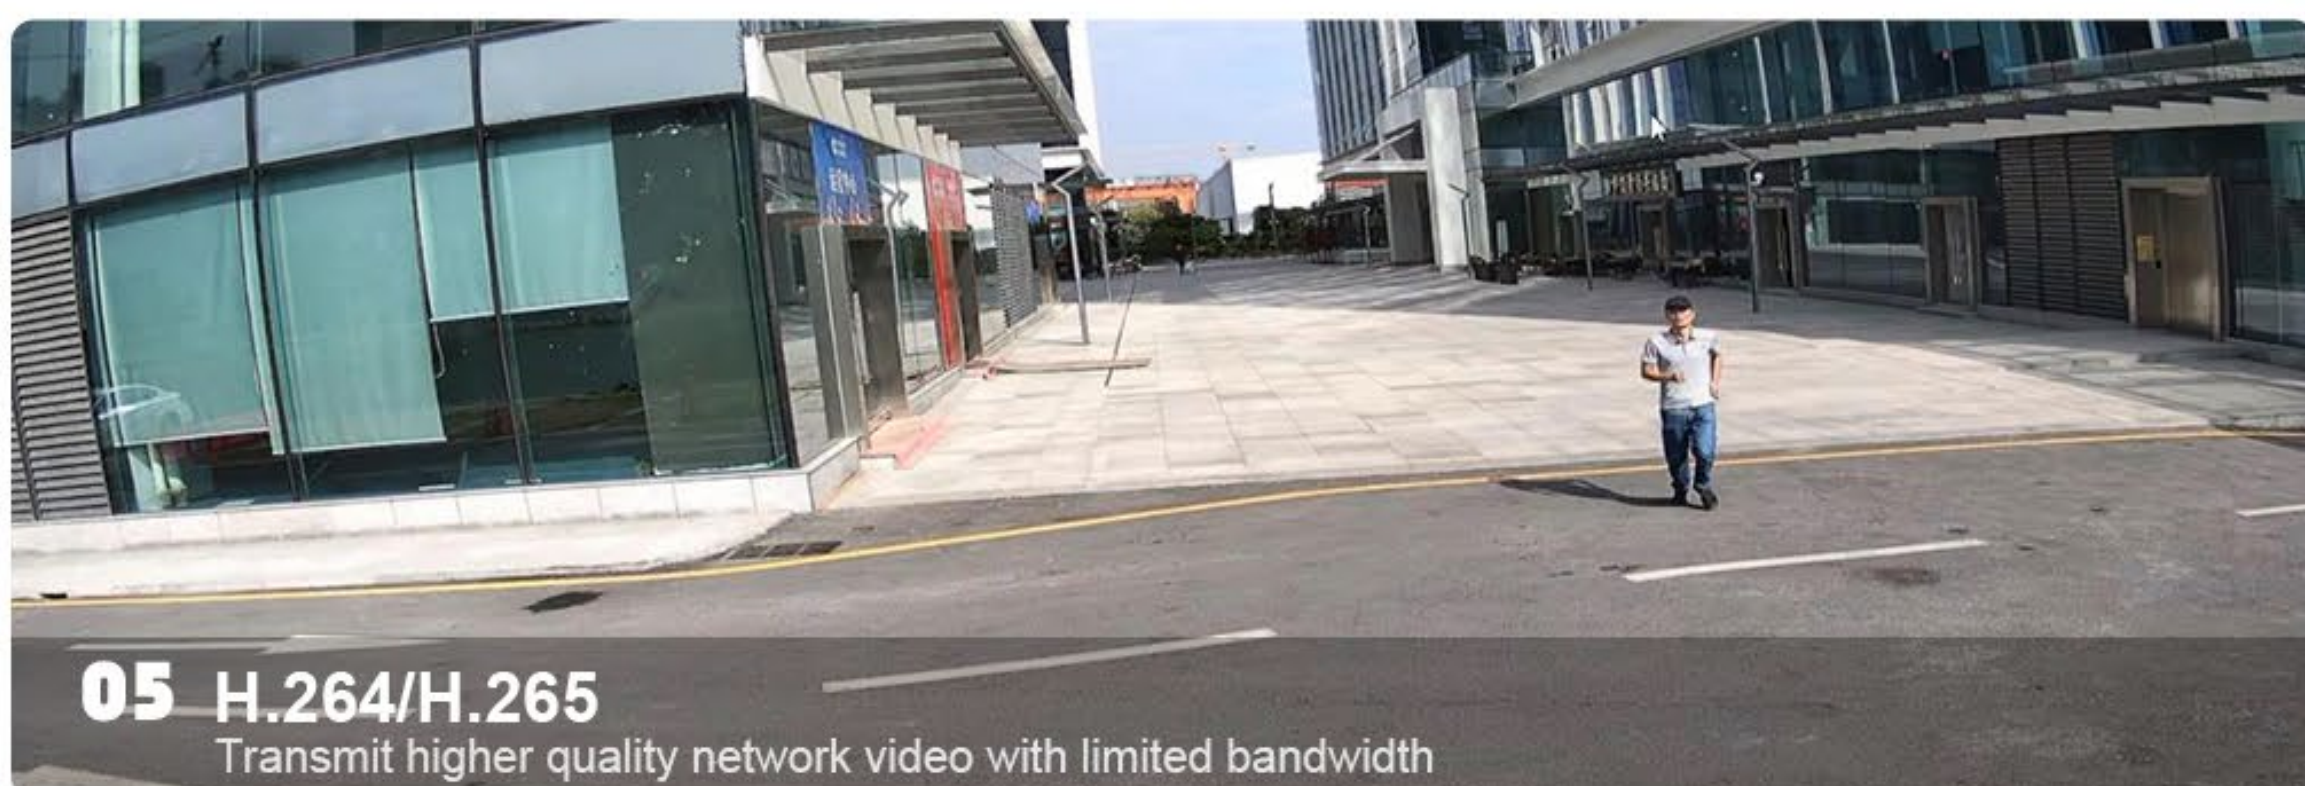

Smart Analytics

Intrusion Detection

Line Crossing Detection

Wandering Detection

People Gathering Detection

6 REASONS TO RECOMMEND

Longse Full Color Network Camera

Longse