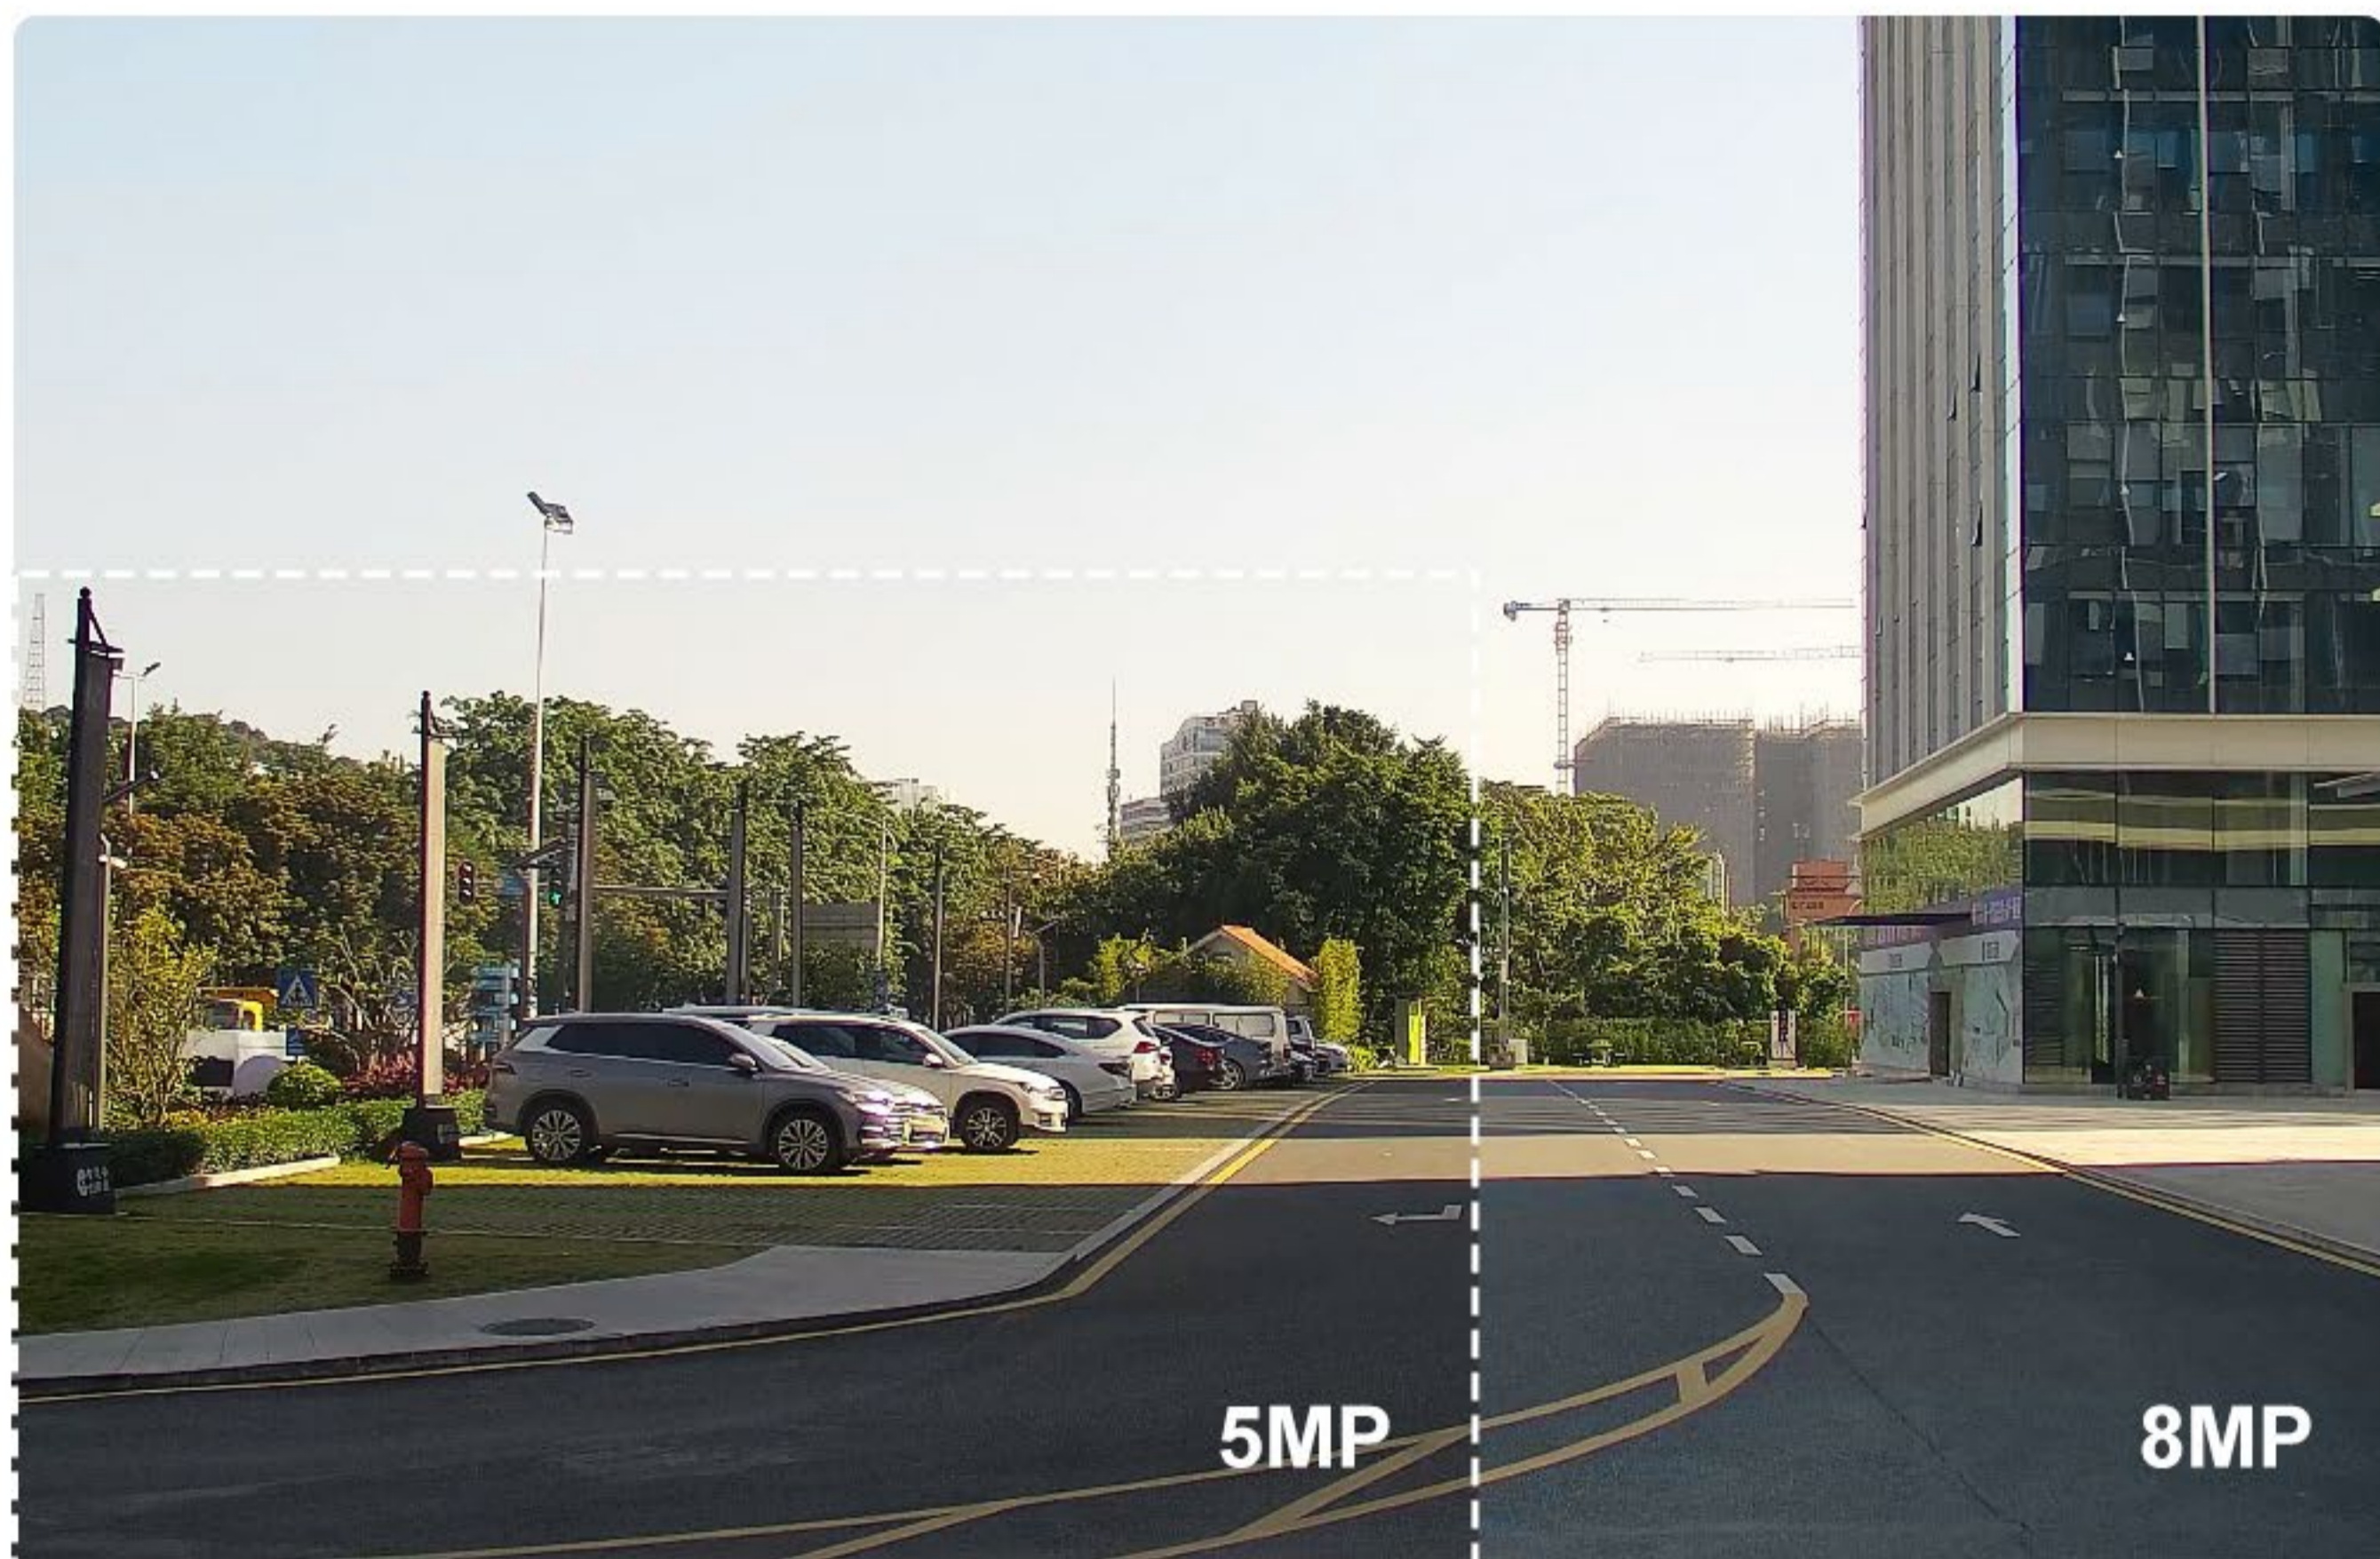

Audio

Optional Function

SD Card Slot

Optional Function

5X 5MP/8MP HD Image

2.7-13.5mm Motor Zoom Auto Focus Lens, 1/2.8 F1.6 - F3.3

Smart Analytics

Intrusion/Line Crossing/Wandering/People Gathering
Detection (based on human shape detection)