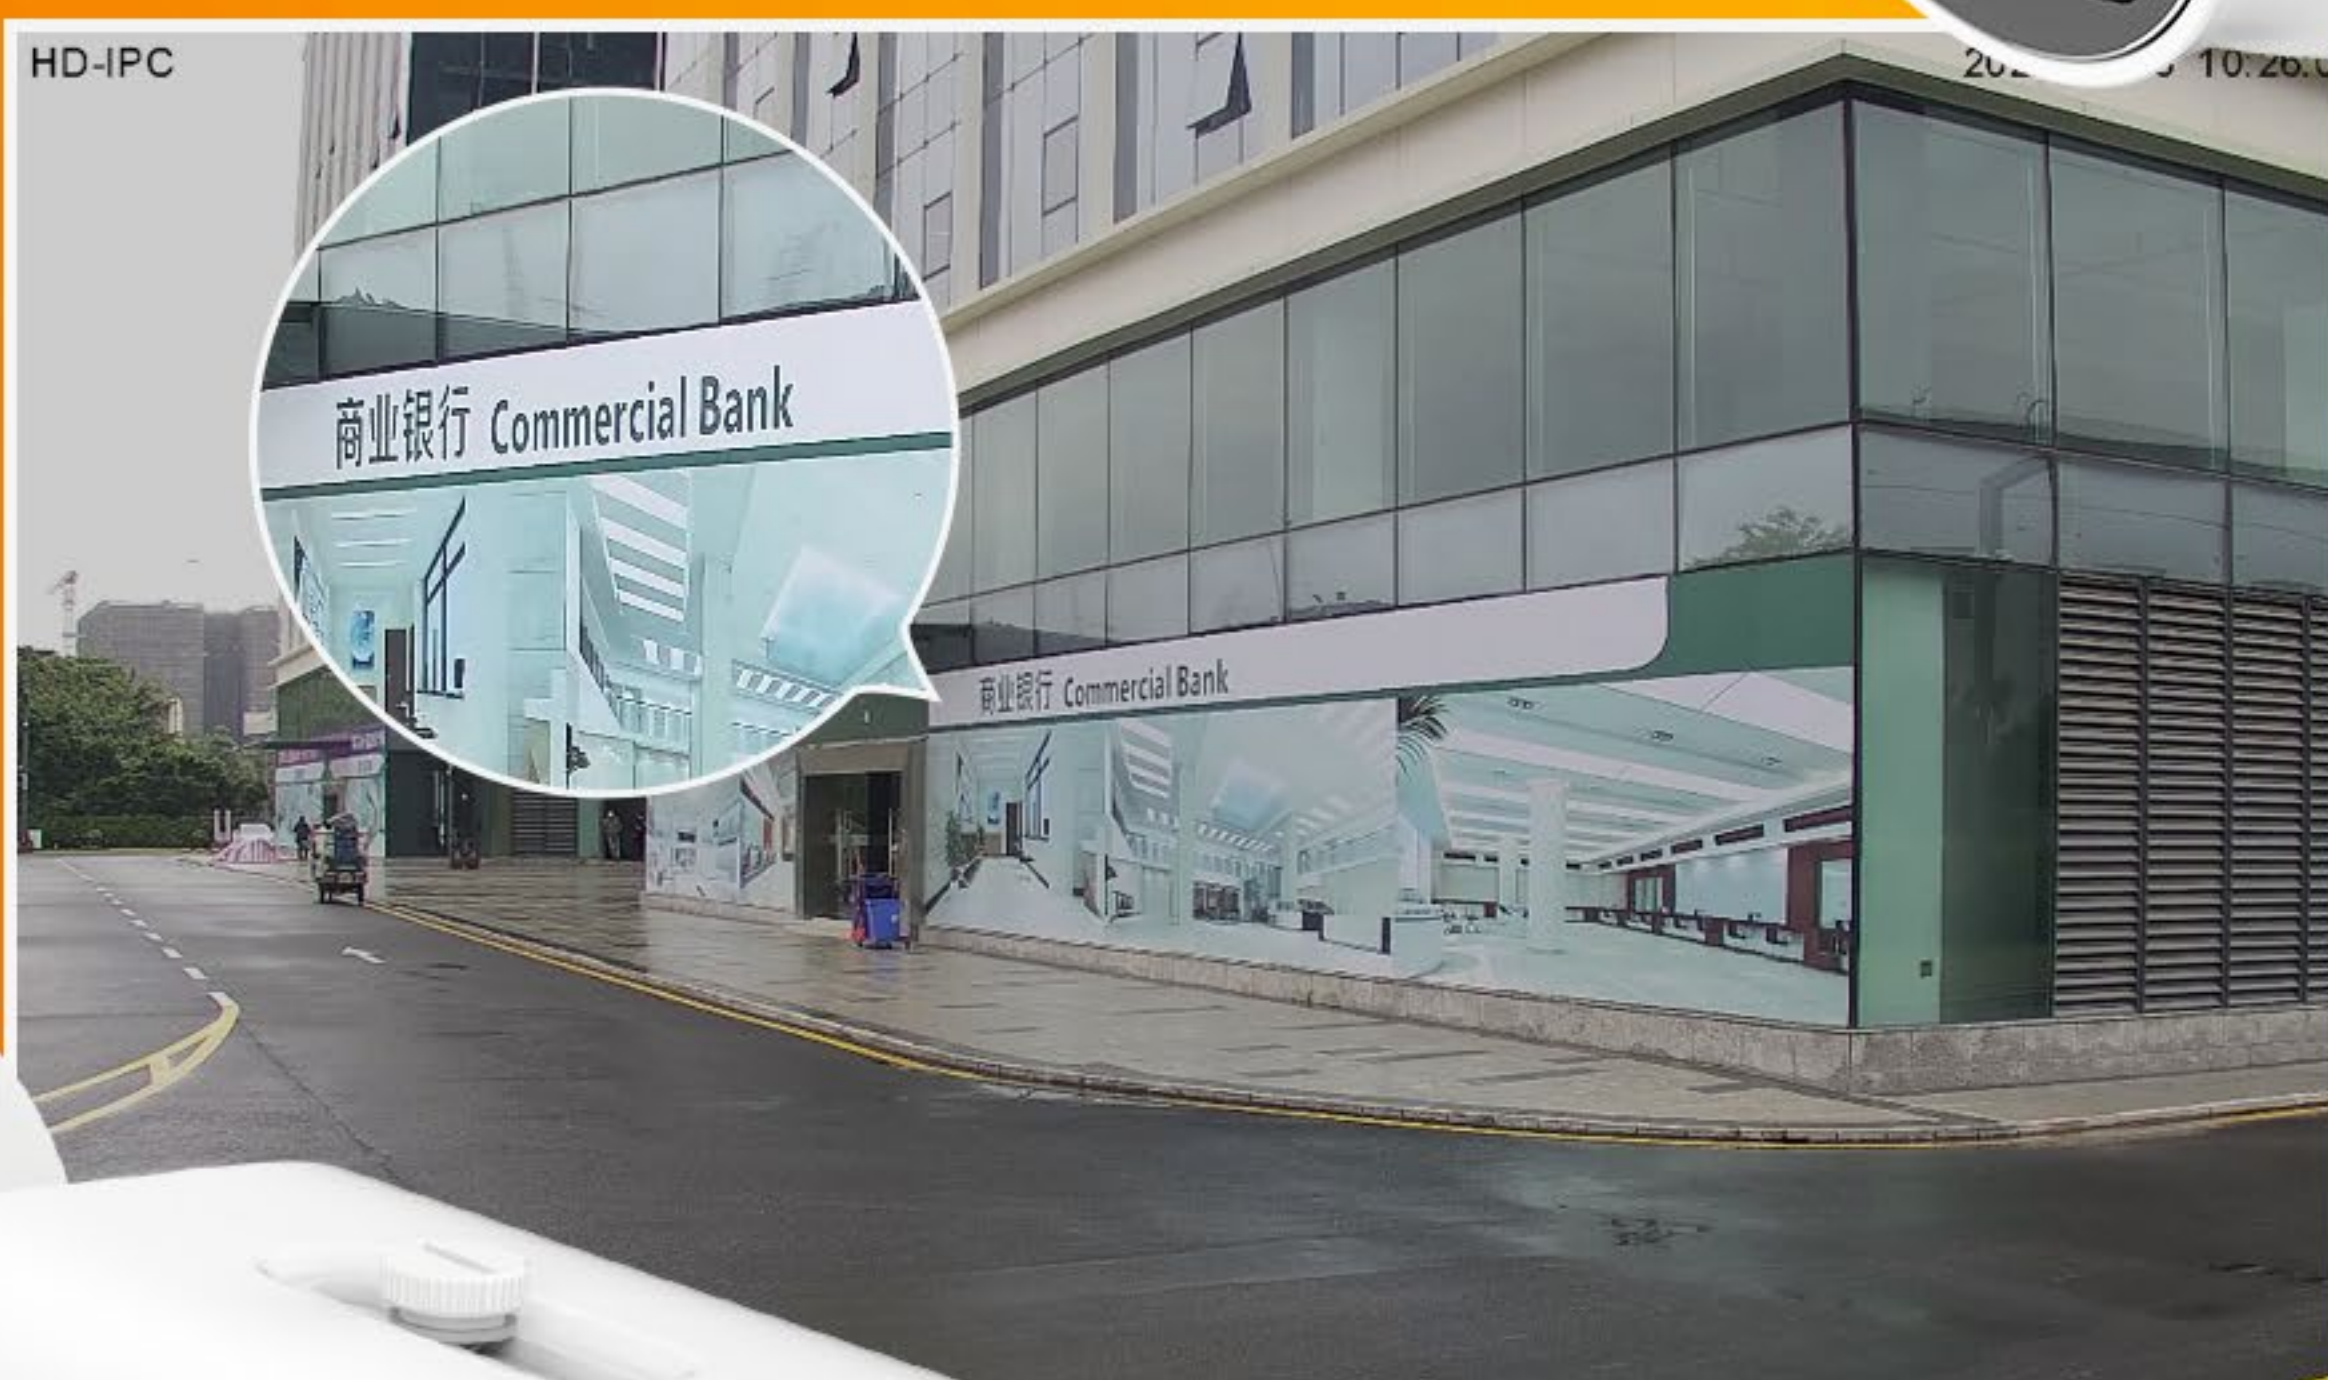

Longse

Motorized Varifocal
Network Camera

Near or Far

Clear images are presented.

Longse

5X IPC
5MP/8MP

See Far & Clearly
Coming soon! Stay tuned!

Longse