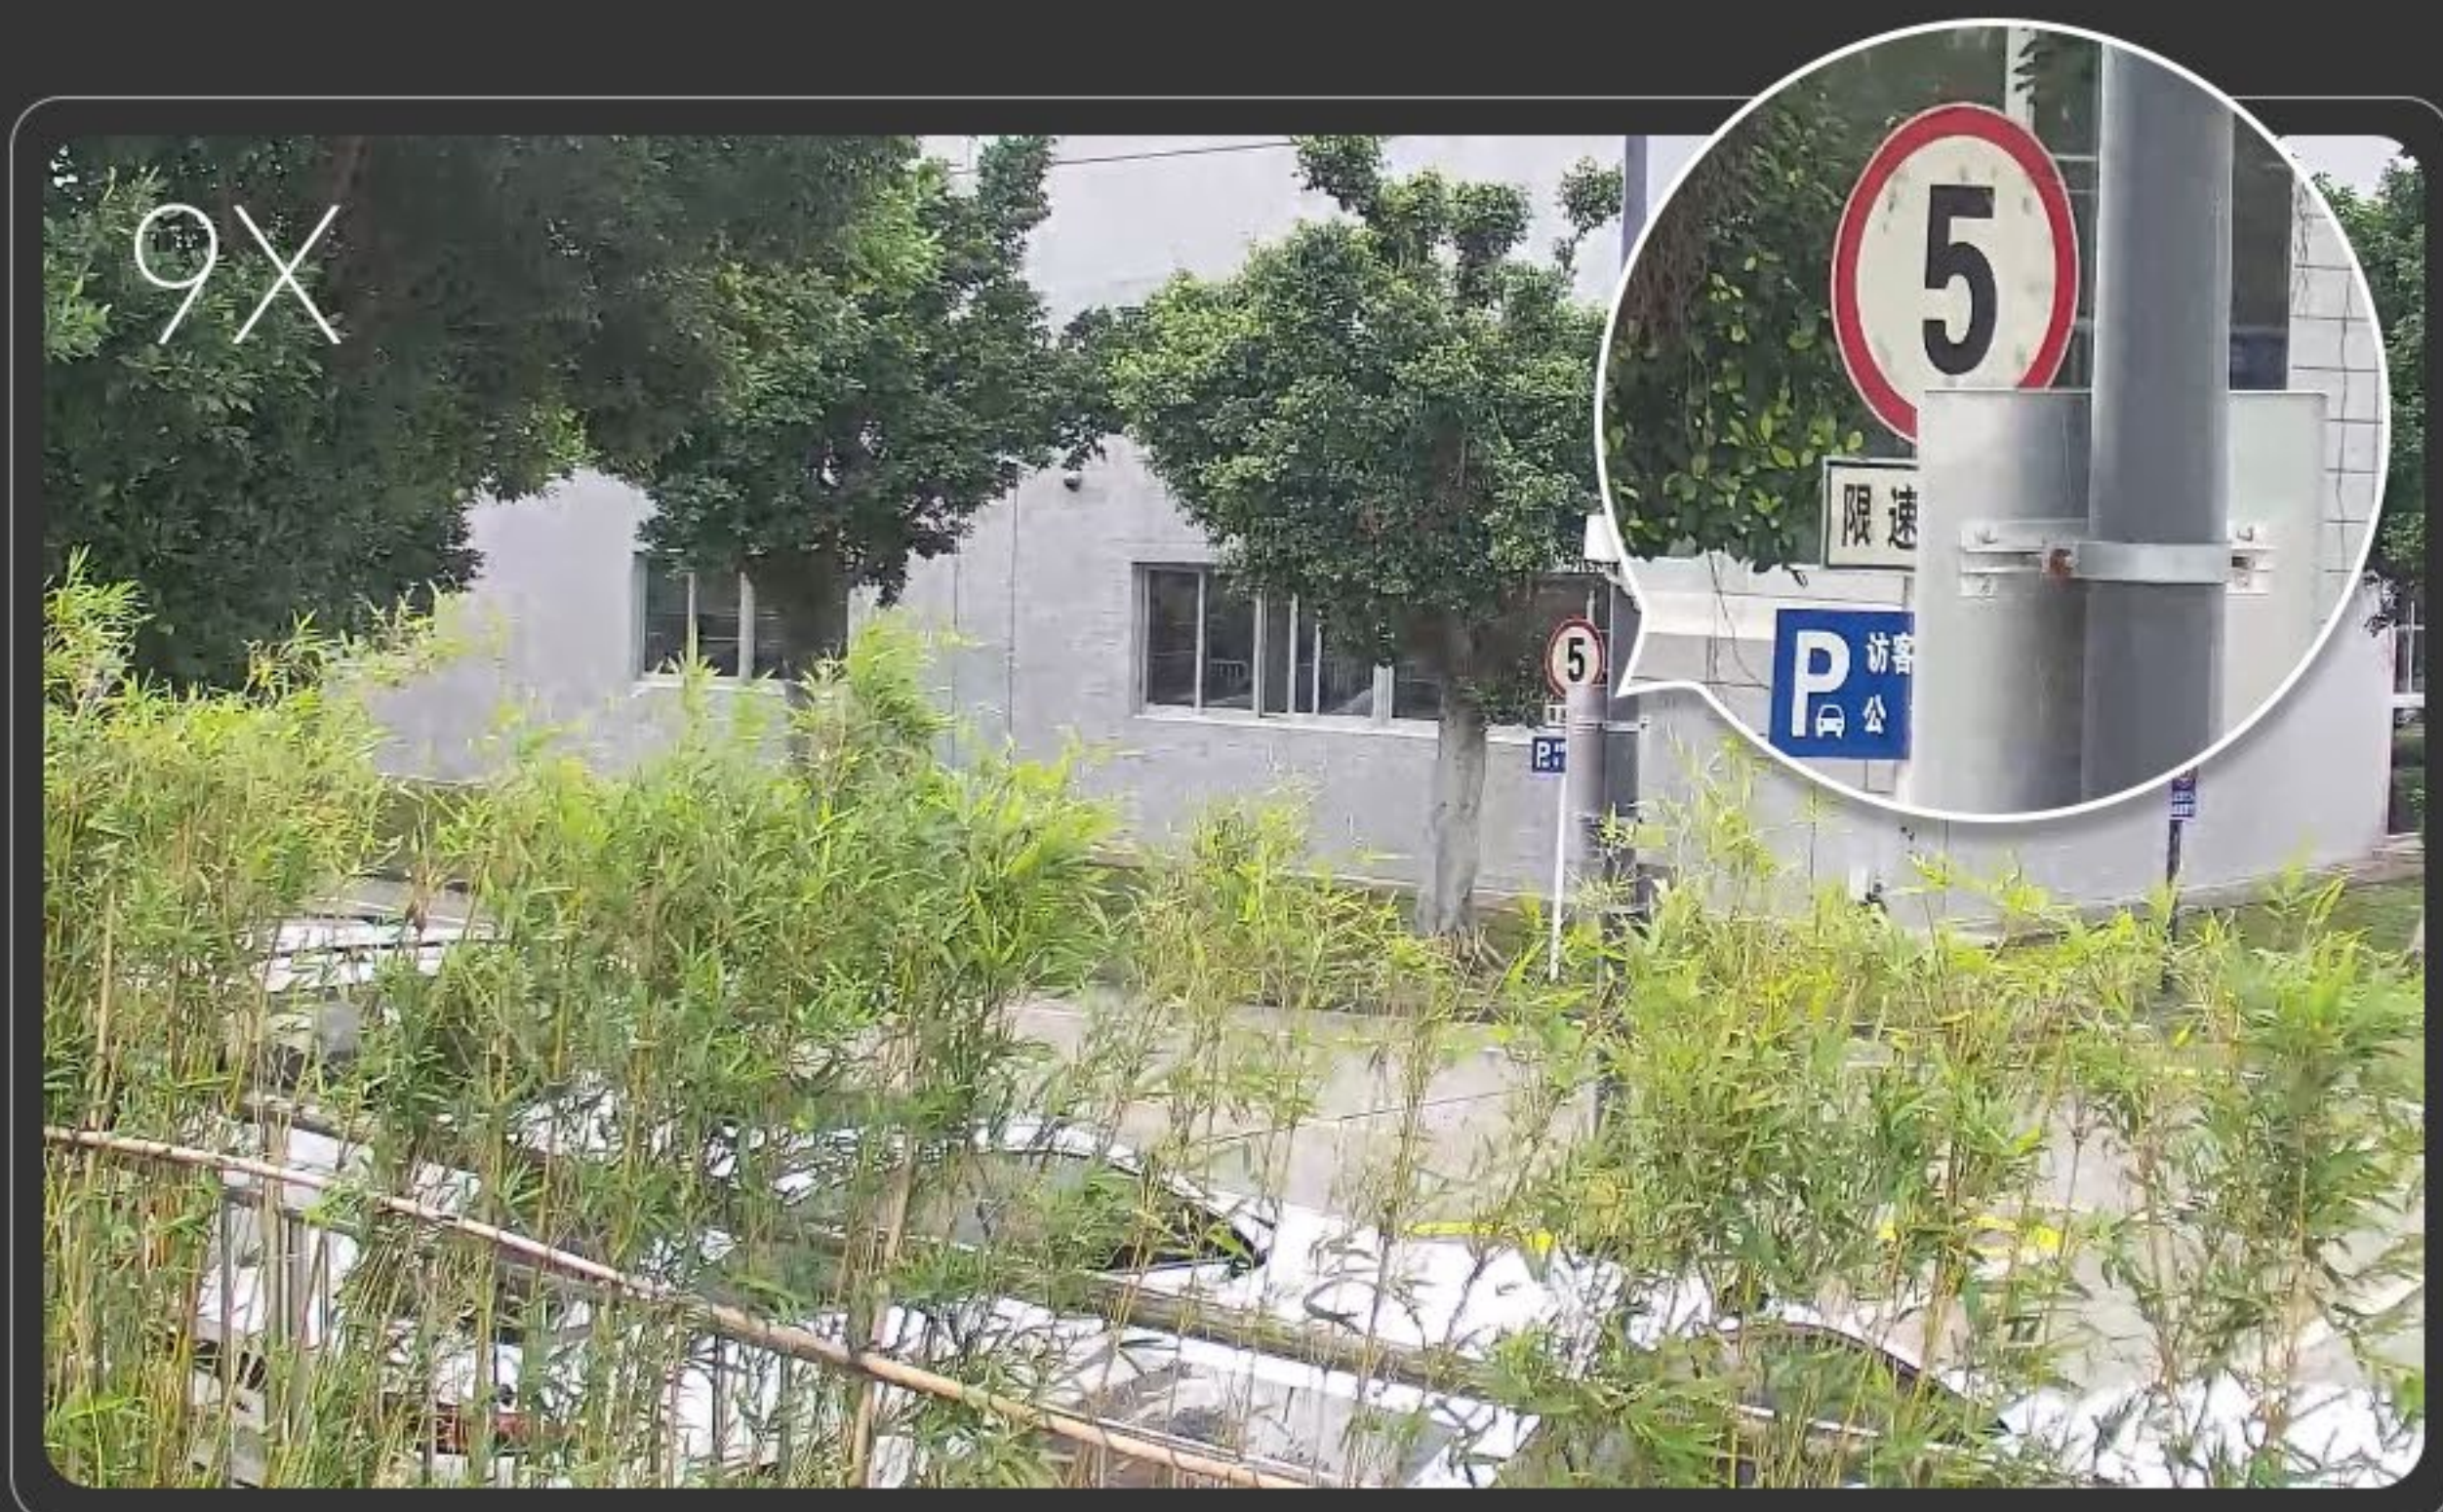

Longse

Motorized Varifocal
Network Camera

Near or Far

Clear images are presented.